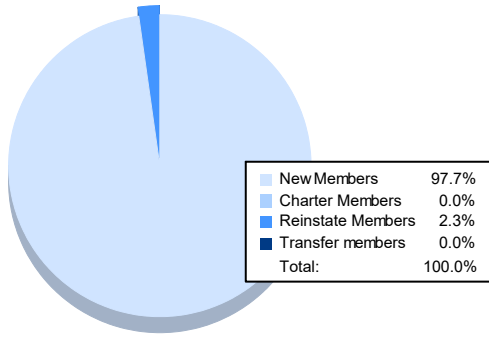

Year	New Clubs	Dropped Clubs	Gain/ Loss Clubs	New Members	Charter Members	Reinstate Members	Transfer Members	Total Member Added	Total Members Dropped	Gain/ Loss Members
2016-2017	1	0	1	109	22	1	5	137	87	50
2017-2018	0	0	0	95	0	1	5	101	94	7
2018-2019	2	0	2	91	43	2	11	147	78	69
2019-2020	0	0	0	67	0	0	8	75	97	-22
2020-2021	0	0	0	42	0	1	0	43	63	-20
<b>Average</b>	<b>1</b>	<b>0</b>	<b>1</b>	<b>81</b>	<b>13</b>	<b>1</b>	<b>6</b>	<b>101</b>	<b>84</b>	<b>17</b>

### Membership Composition June 2021 Cumulative